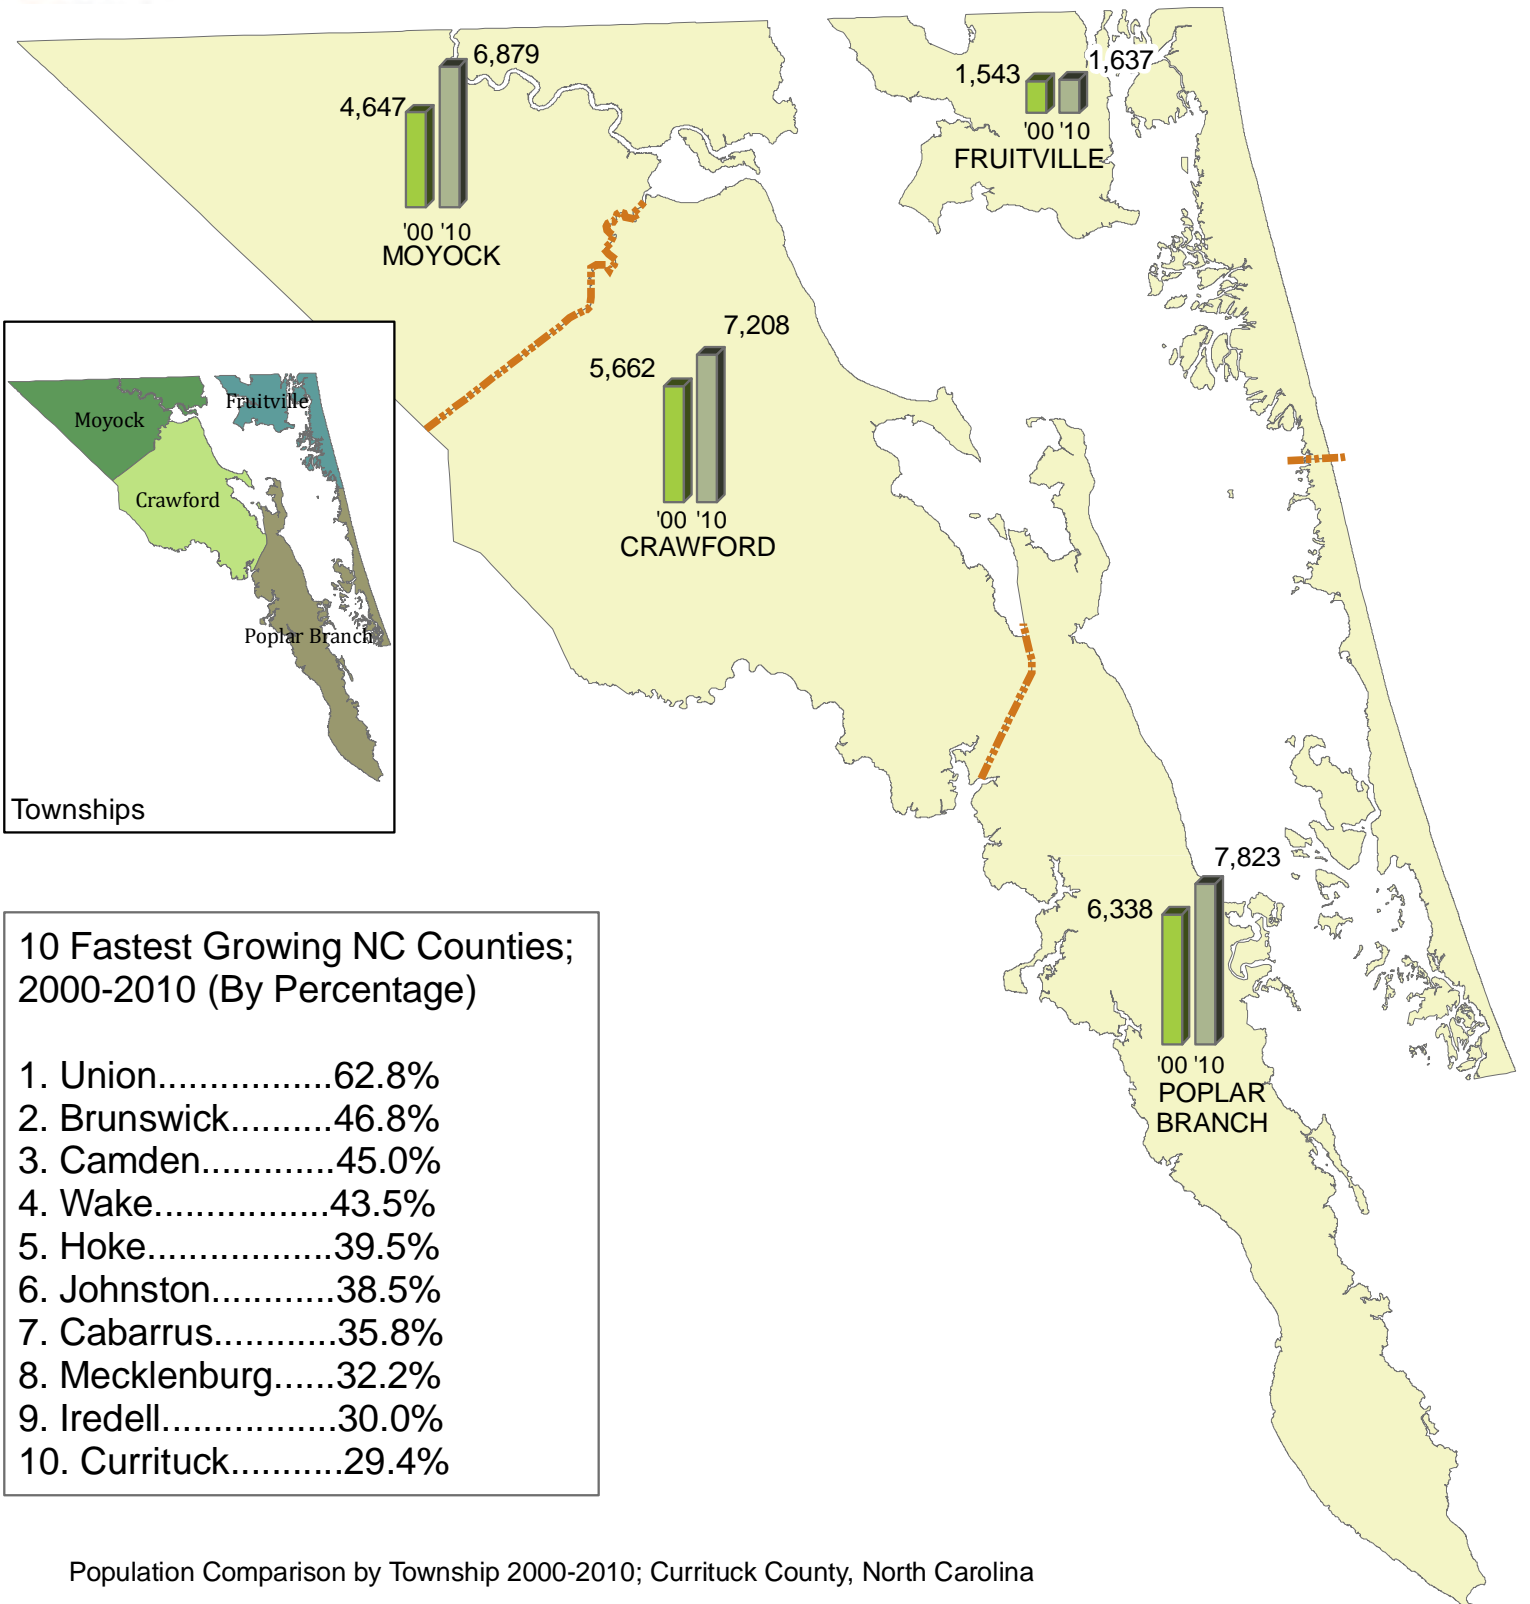

Population Comparison by Township 2000-2010; Currituck County, North Carolina

Population Comparison by Township 2000-2010; Currituck County, North Carolina

Township	2000 Population	2010 Population	Actual Change	Percent Change
Moyock	4,647	6,879	2,232	48%
Crawford	5,662	7,208	1,546	27%
Poplar Branch	6,338	7,823	1,485	23%
Fruitville	1,543	1,637	94	6%
COUNTY:	18,190	23,547	5,357	29.40%

Source: US Census Bureau