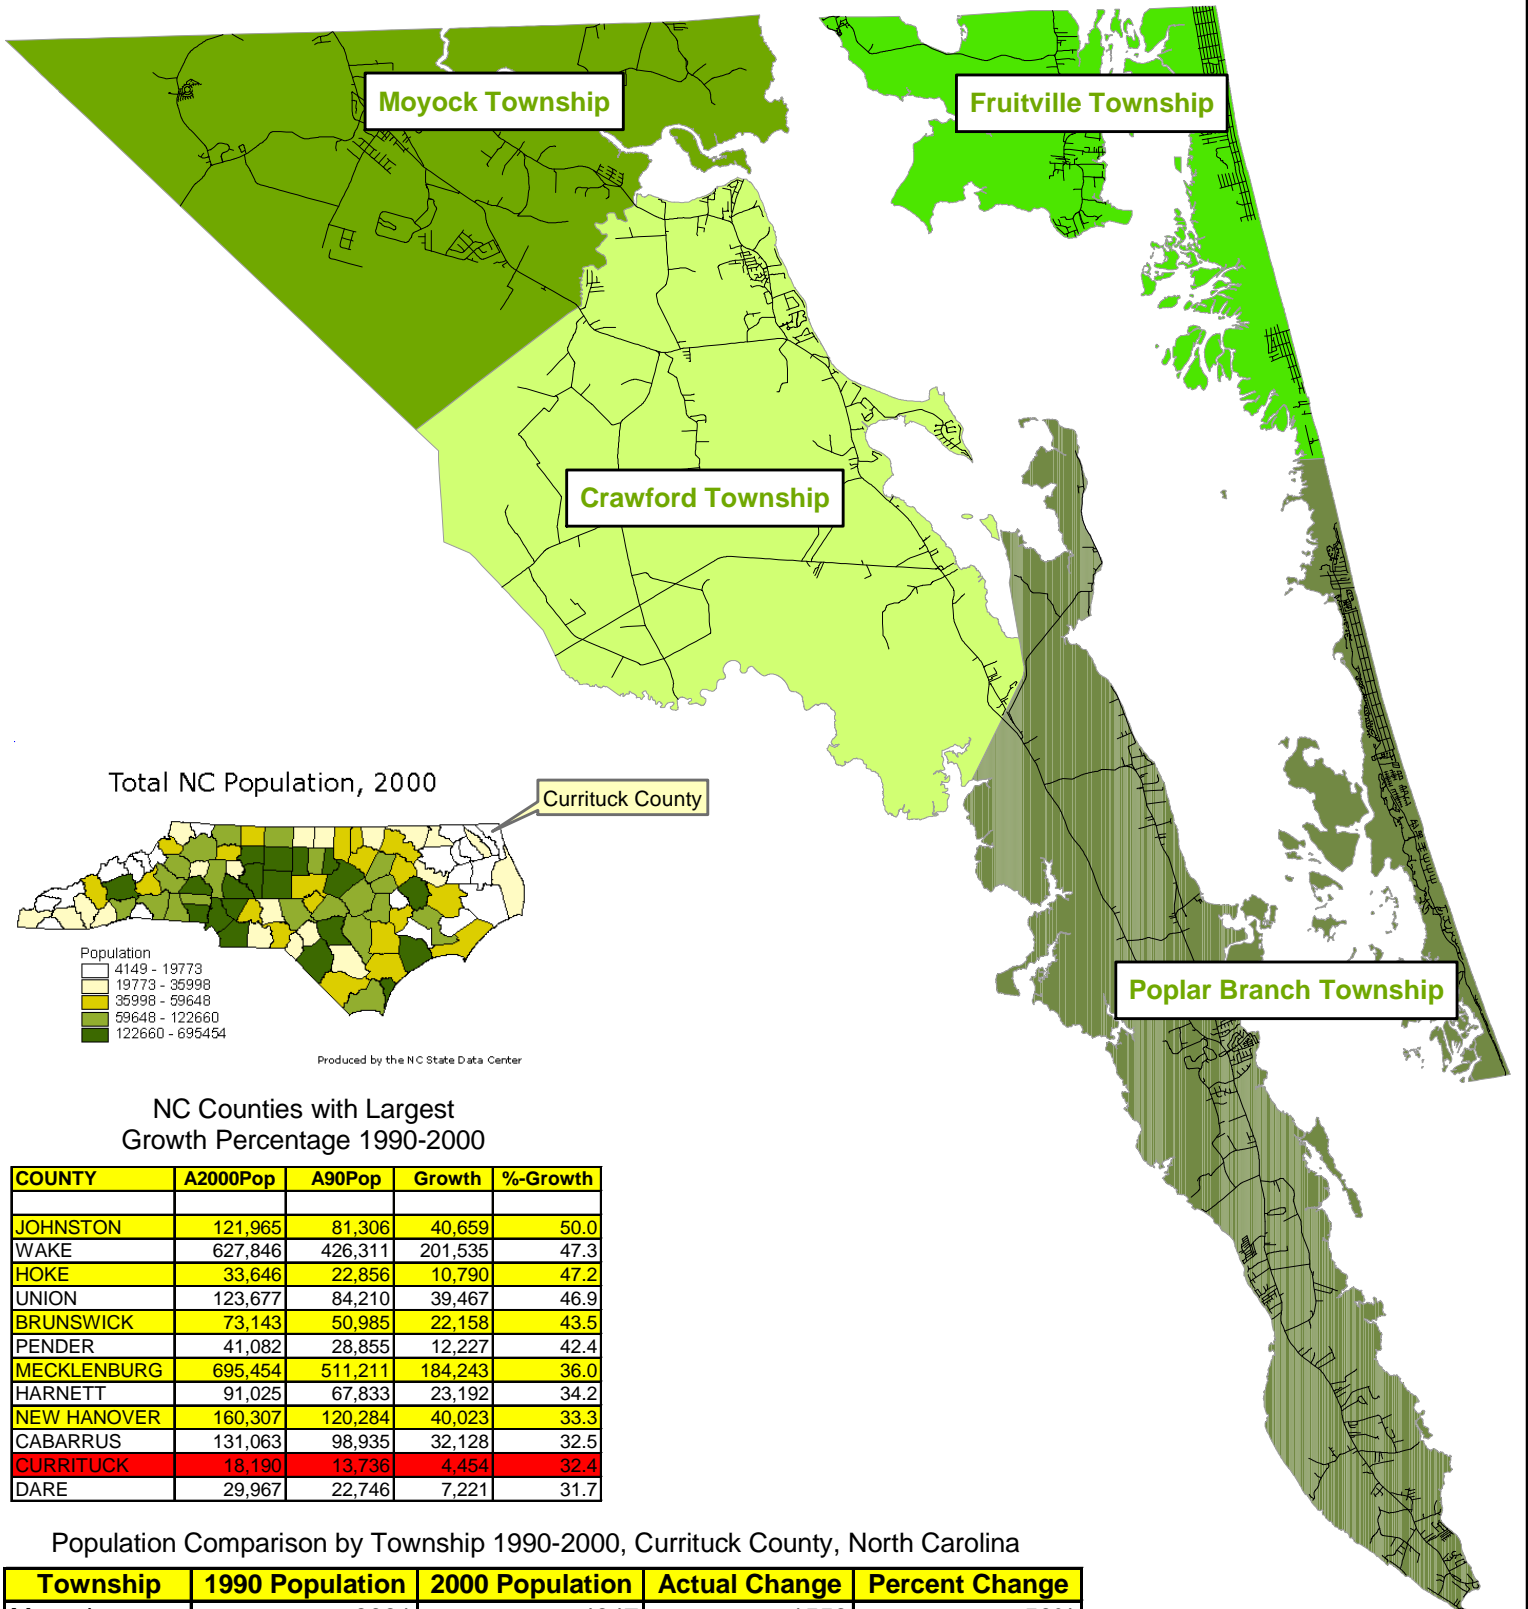

Population Comparison by Township 1990-2000, Currituck County, North Carolina

Population Comparison by Township 1990-2000, Currituck County, North Carolina

Township	1990 Population	2000 Population	Actual Change	Percent Change
Moyock	3091	4647	+1556	+50%
Crawfird	4936	5662	+720	+15%
Fruitville	1139	1543	+404	+35%
Poplar Branch	4570	6338	+1768	+39%
County	13736	18190	+4454	+32%

Source: US Census Bureau